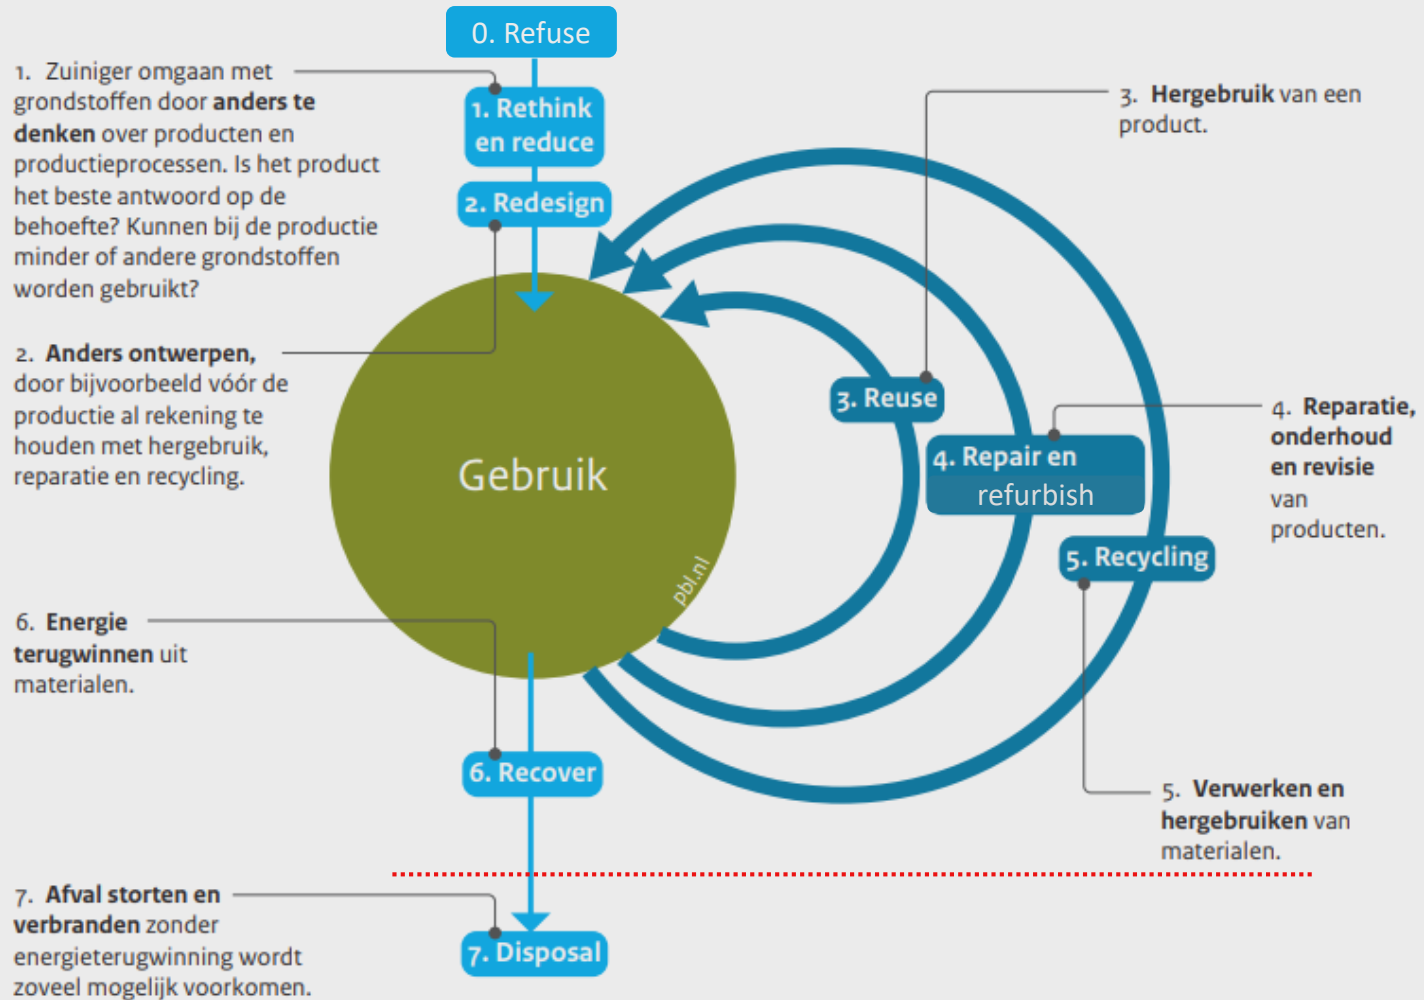

Eco Friendly Apparel by NORBAN
Norban Comtex Ltd.
✓ C2C Certified Products

**ABN//INSTAL CT FASER RD and
ABN//EVAC ENERGY Plus families**
ABN Pipe Systems S.L.U.
✓ C2C Certified Products

De R-en van de circulaire economie