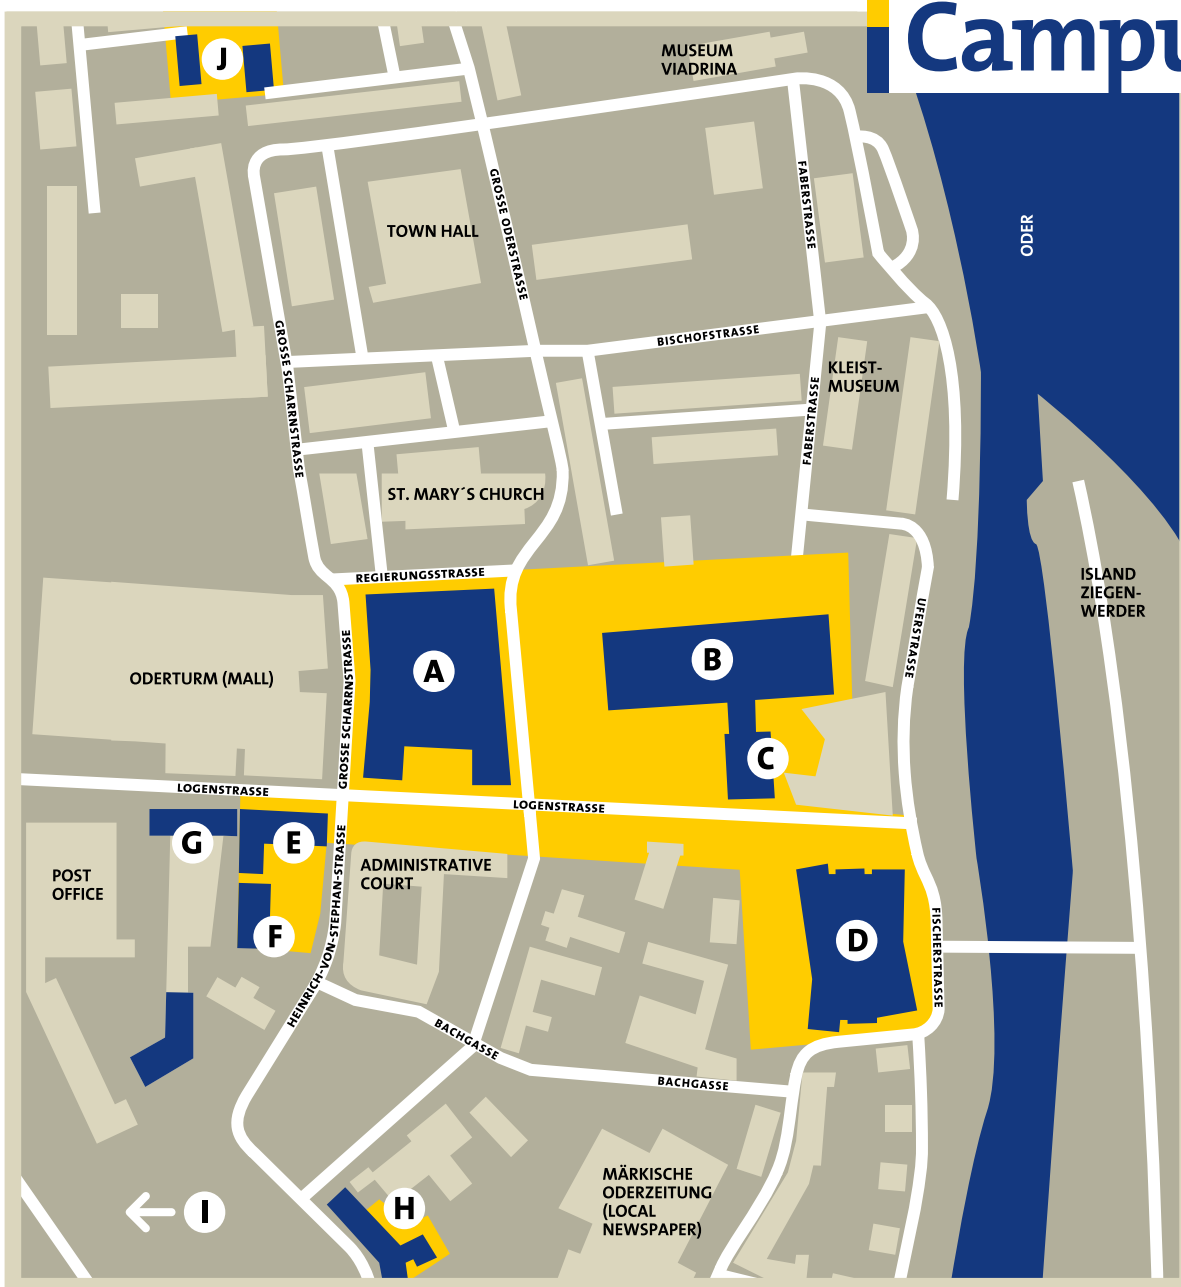

I TRAIN STATION

J STUDENTS MILE

C EUROPEAN UNIVERSITY
VIADRINA
FRANKFURT (ODER)

Campus

ALL CAMPUS BUILDINGS ARE BARRIER-FREE ACCESSIBLE (WITH THE EXCEPTION OF THE POSTAL BUILDING).

A

MAIN BUILDING

B

AUDITORIUM MAXIMUM (AM)

G

HALL OF RESIDENCE

H STUDENT SERVICES

G POSTAL BUILDING

D GRÄFIN-DÖNHOF-BUILDING

E LOGENHAUS

F FACEWALL BUILDING