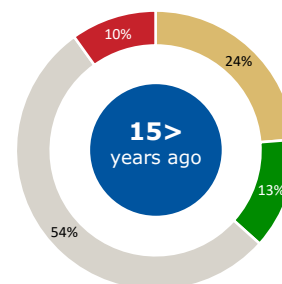

Characteristics of MPS alumni

5,036
MPS alumni

23%
of all graduates
have a PhD

Dutch people Non-Dutch people

	Dutch people	Non-Dutch people
<5 years ago	388	711
5-15 years ago	296	725
>15 years ago	2,645	271
Total	3,329	1,707

76%
of non-Dutch graduates
live or work outside the
Netherlands.

62%
Male

38%
Female

8%
are pursuing a
PhD

16%
of Dutch graduates
live or work outside
the Netherlands.

Sectors in which MPS alumni work

Education and Research

Government

Business

Social-cultural organisations

Positions held by MPS alumni

Recent graduates often have different jobs to those who graduated some time ago. For example, recent MPS graduates are more likely to work as researchers. Those who have been in employment longer are more likely to be advisors/consultants.