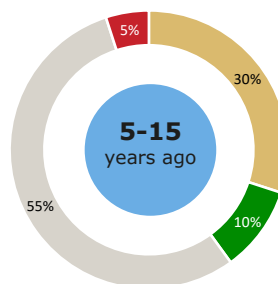

Characteristics of MPS alumni

5,036
MPS alumni

23%
of all graduates
have a PhD

Dutch people Non-Dutch people

	Dutch people	Non-Dutch people
<5 years ago	388	711
5-15 years ago	296	725
>15 years ago	2,645	271
Total	3,329	1,707

76%
of non-Dutch graduates
live or work outside the
Netherlands.

62%
Male

38%
Female

8%
are pursuing a
PhD

16%
of Dutch graduates
live or work outside
the Netherlands.

Sectors in which MPS alumni work

Education and Research

Government

Business

Social-cultural organisations

Positions held by MPS alumni

Recent graduates often have different jobs to those who graduated some time ago. For example, recent MPS graduates are more likely to work as researchers. Those who have been in employment longer are more likely to be advisors/consultants.