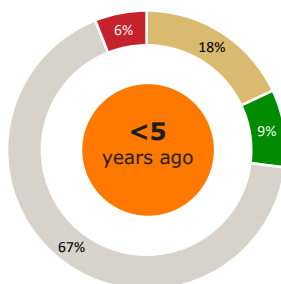

Characteristics of MPS alumni

5,036
MPS alumni

23%
of all graduates
have a PhD

Dutch people Non-Dutch people

	Dutch people	Non-Dutch people
<5 years ago	388	711
5-15 years ago	296	725
>15 years ago	2,645	271
Total	3,329	1,707

76%
of non-Dutch graduates
live or work outside the
Netherlands.

62%
Male

38%
Female

8%
are pursuing a
PhD

16%
of Dutch graduates
live or work outside
the Netherlands.

Sectors in which MPS alumni work

Education and Research

Government

Business

Social-cultural organisations

Positions held by MPS alumni

Recent graduates often have different jobs to those who graduated some time ago. For example, recent MPS graduates are more likely to work as researchers. Those who have been in employment longer are more likely to be advisors/consultants.