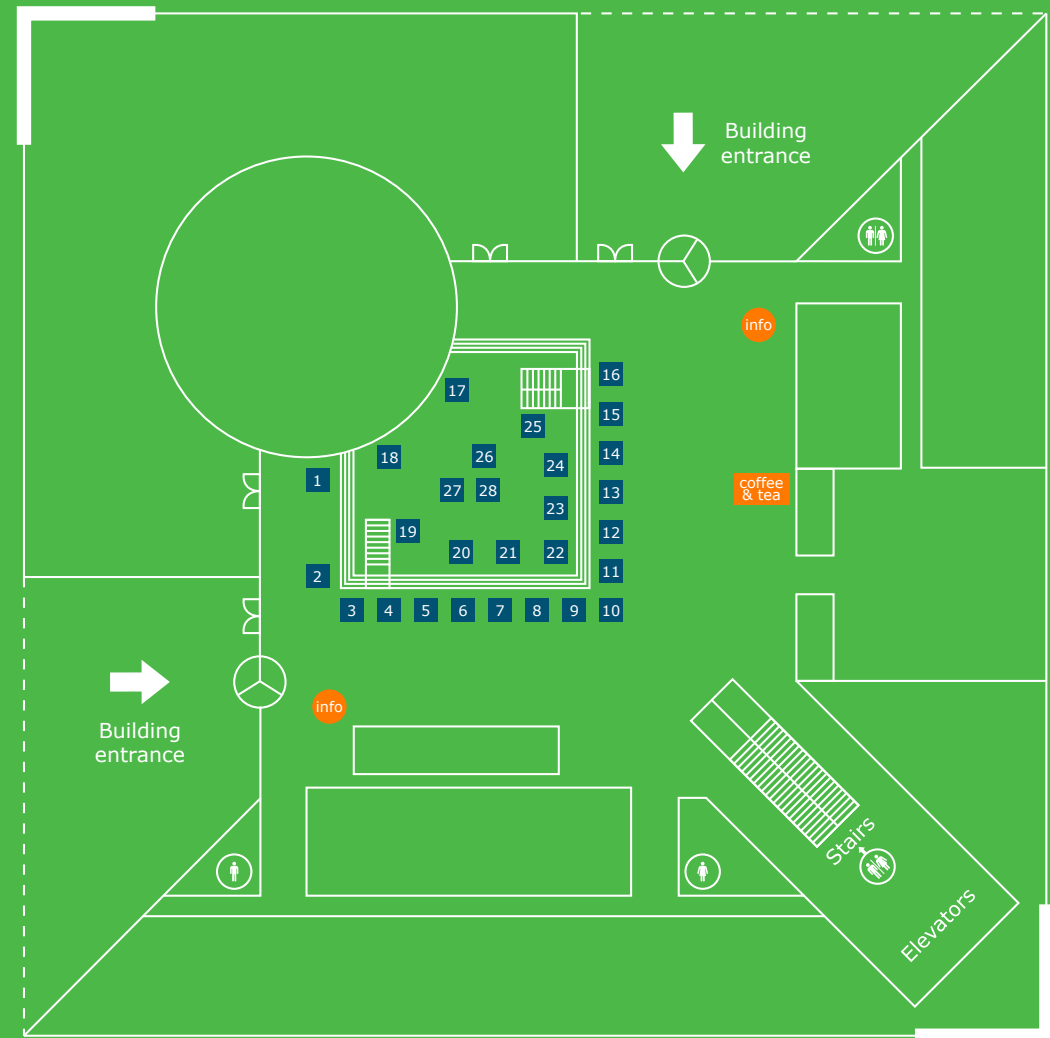

Map Career Fair: Forum

Organisation	#	Organisation	#
Aelmans Adviesgroep / Pouderoyen Tonnaer	12	Movares Adviseurs & Ingenieurs	7
Antea Group	16	Nationaal Water- en Bodemtraineeship	2
Arcadis Nederland	8	Normec QS	21
ATKB | voor natuur en leefomgeving	22	Paques Technology	19
Aurora Energy Research	13	Piket	11
Aveco De Bondt	9	Royal HaskoningDHV and Uticon, a company of Royal HaskoningDHV	14
BDO	26	Skyscrapers	27
Buro Blauw Luchtkwaliteit	20	Spaak Circular Solutions	25
Buro Ontwerp en Omgeving	10	Sweco Nederland	5
ChainCraft	24	TAUW	6
Colubris Cleantech	3	Vitens	4
Eelerwoude	28	Waterschap Vallei en Veluwe	17
Epiic	23	Werken in Gelderland	18
HoSt Group	15		
IGOM	1