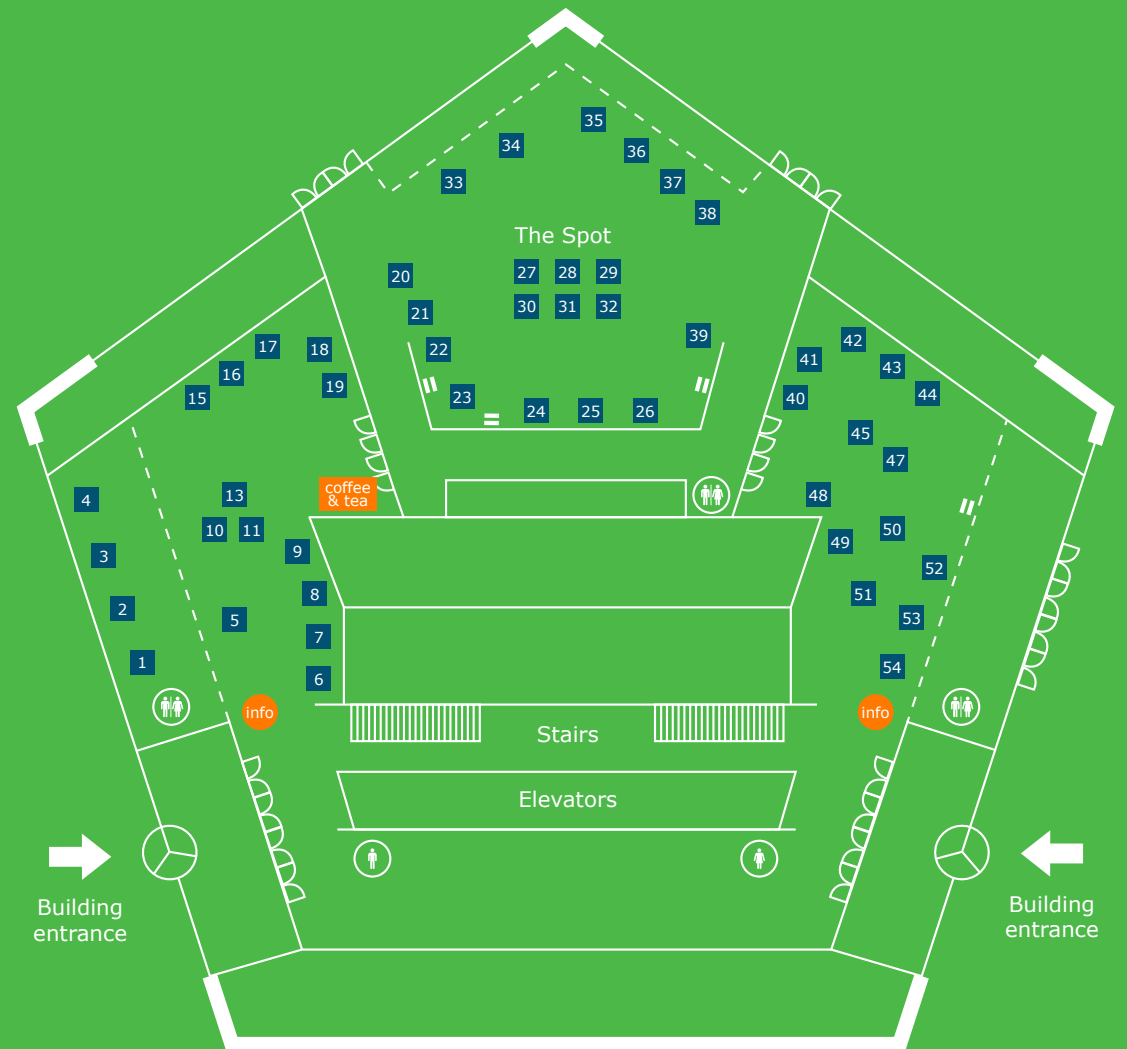

Map Career Fair: Orion

Organisation	#	Organisation	#
ADM Europe	49	Iglo Nederland	42
Advipro Nederland	53	Innova Market Insights	43
Alltech Coppens	21	Interfood	28
Arla Foods	34	Klasmann-Deilmann	4
Bakker Barendrecht	29	Kraft Heinz	24
Bayer	1	Kverneland Group	2
BESTMIX Software	19	Meijer Potato	23
Cargill	25	MMR Research Worldwide	41
Certima	50	NoPalm Ingredients	47
Certis Belchim	17	NVWA	30
Cloetta Holland	48	PPP-Agro Advies	8
Connecting Agri & Food	22	Protix	20
Control Union Certification	44	Rijk Zwaan	3
Corteva Agriscience	10	Rovecom	18
Ctgb	5	Royal Agrifirm Group	11
De Heus Animal Nutrition	13	Schothorst Feed Research	7
delaware Netherlands	52	Specht Ten Elsen	9
Dr. August Oetker	27	StartHub	36
Eco Caminhos	16	Stichting imec Nederland	51
EngD	38	Syngenta Seeds	15
Flora Food Group	31	Tetra Pak	26
Franklin Biotech	6	Unilever	33
FrieslandCampina	39	Vivera	45
General Mills	32	Vreugdenhil	40
Genmab	54	Wageningen University & Research	37
Givaudan Nederland	35